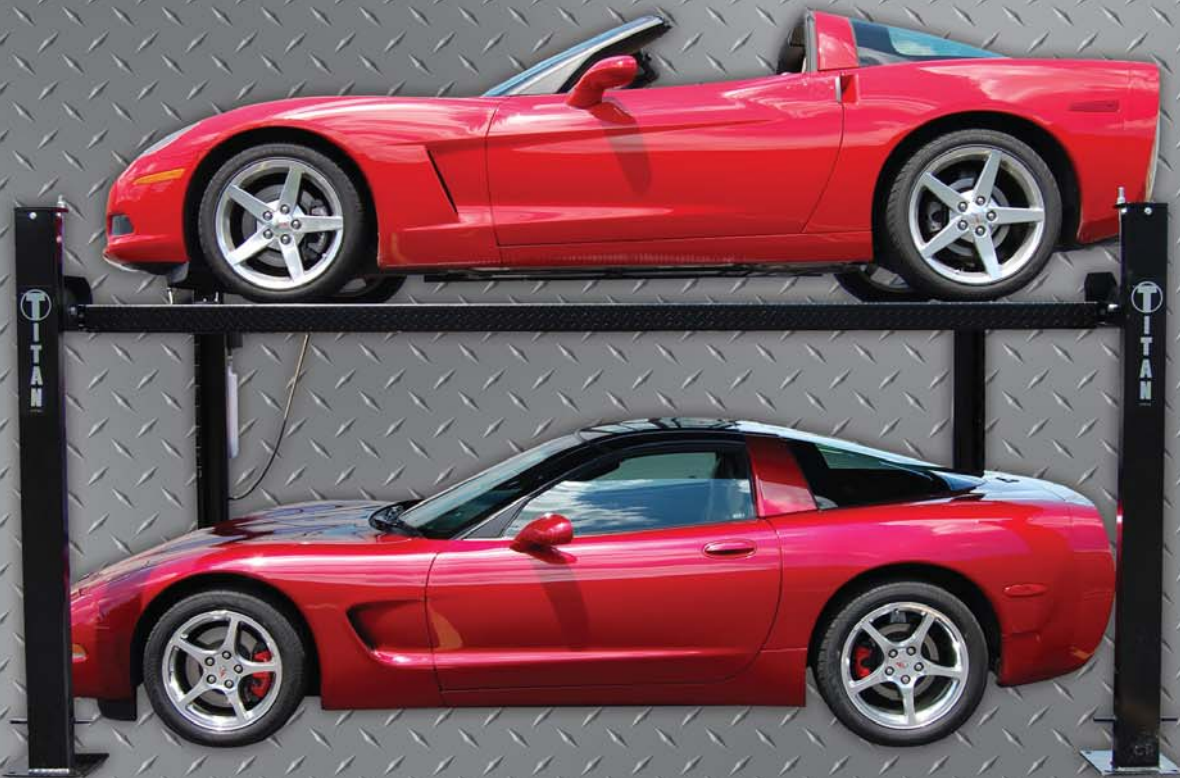

TITAN[®]

L I F T S

SDPL-7000 & SDPL-7000XLT

NOTHING[™] STRONGER

Titan 7000 lb 4-Post Lift

Ideal for working on your vehicles or for creating extra space in your garage, the Titan 7,000 lb. capacity four-post lifts are perfect for any auto enthusiast. Equipped with a multiple position safety locking mechanism, 14,500 lb. rated aircraft cables, and enclosed carriage arms, this lift ensures you and your vehicles maximum safety at all times. If you need something a little bigger, then upgrade to the 7000-XLT model for an additional 13" max clearance and 19" of runway length.

Includes:

- 110 Volt Power Unit
- Caster Kit
- Jack Tray
- Steel Ramps

Specifications	SDPL-7000
Lifting Capacity	7,000 lbs.
Max Clearance Under Tracks	65"
Overall Length	171"
Overall Width	112"
Overall Height	84"
Drive Thru Clearance	87"
	SDPL-7000XLT
Maximum Clearance	78"
Overall Length	190"
Overall Height	92"