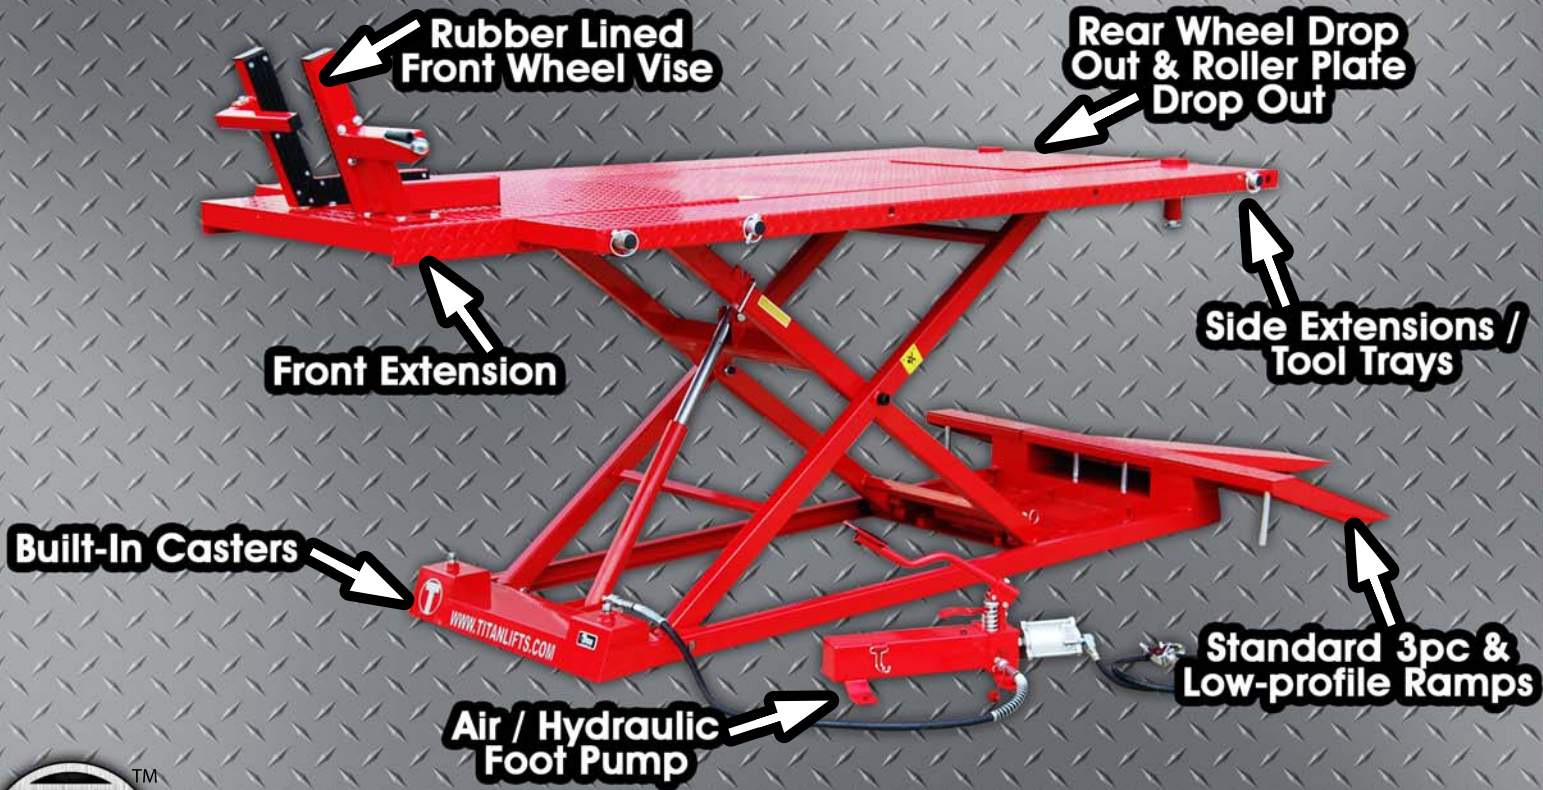

TITAN[®]

L I F T S
1500XLT

**NOTHING[™]
STRONGER**

Titan 1500 lb Motorcycle Lift

The heavy-duty Titan 1,500 lb. capacity motorcycle lift comes complete with everything you need to help you perform maintenance and repairs on your heavier ATV's, motorcycles and other vehicles. The dual function power unit allows you to hook the lift up to compressed air or simply use the hydraulic foot-pump operation to raise and lower your vehicles while the automatic safety locks make sure that you are safe and secure the entire time. Built from heavy duty 12-gauge steel and powder coated with your choice of a durable red or black finish, the Titan 1500XLT is one of Titan's finest.

Includes:

- Rubber Lined Front Wheel Vise
- Front Table Extension
- Side Extensions
- Standard Rear Wheel Drop Out & Roller Plate Drop Out
- 3 Detachable Motorcycle Ramps
- Air / Hydraulic Pump Unit
- Rear Support Poles
- Retractable Casters
- Low Profile Ramp

Specifications	1500XLT
Lifting Capacity	1,500 lbs.
Max Lifting Height	45"
Lowered Height	8-1/2"
Power Supply	Air/Hydraulic - Min. 90PSI
Table Length	80"
Table Length w/ Extensions	102"
Table Width	30"
Table Width w/ Extensions	52"